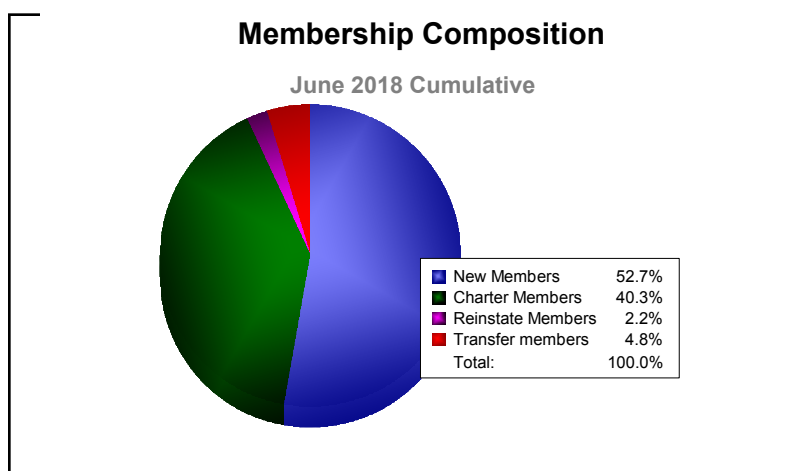

Year	New Clubs	Dropped Clubs	Gain/ Loss Clubs	New Members	Charter Members	Reinstate Members	Transfer Members	Total Member Added	Total Members Dropped	Gain/ Loss Members
2013-2014	0	0	0	62	0	11	13	86	-161	-75
2014-2015	0	-2	-2	96	1	14	25	136	-106	30
2015-2016	0	-1	-1	94	1	2	14	111	-113	-2
2016-2017	1	-1	0	116	35	6	10	167	-148	19
2017-2018	3	-1	2	144	110	6	13	273	-177	96
<b>Average</b>	<b>1</b>	<b>-1</b>	<b>0</b>	<b>102</b>	<b>29</b>	<b>8</b>	<b>15</b>	<b>155</b>	<b>-141</b>	<b>14</b>

Year	New Clubs	Dropped Clubs	Gain/ Loss Clubs	New Members	Charter Members	Reinstate Members	Transfer Members	Total Member Added	Total Members Dropped	Gain/ Loss Members
2013-2014	0	0	0	11	0	1	0	12	-33	-21
2014-2015	0	0	0	27	0	0	1	28	-17	11
2015-2016	0	-1	-1	28	0	0	0	28	-29	-1
2016-2017	0	0	0	27	0	0	4	31	-27	4
2017-2018	0	0	0	39	0	0	0	39	-41	-2
<b>Average</b>	<b>0</b>	<b>0</b>	<b>0</b>	<b>26</b>	<b>0</b>	<b>0</b>	<b>1</b>	<b>28</b>	<b>-29</b>	<b>-2</b>