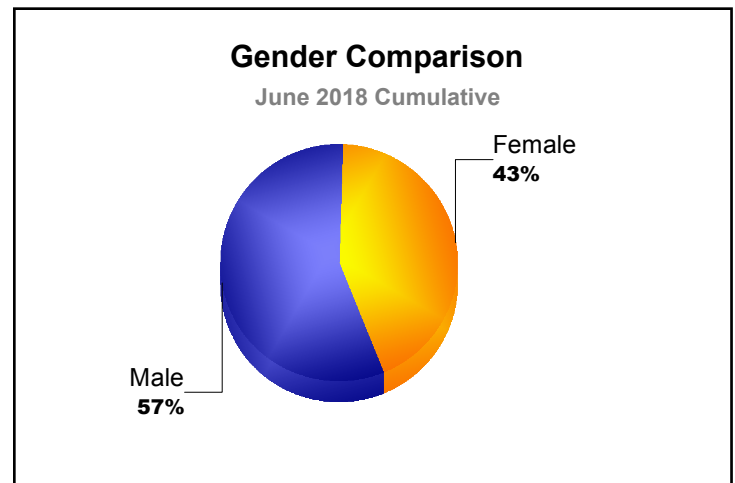

Year	New Clubs	Dropped Clubs	Gain/ Loss Clubs	New Members	Charter Members	Reinstate Members	Transfer Members	Total Member Added	Total Members Dropped	Gain/ Loss Members
2013-2014	0	0	0	62	0	11	13	86	-161	-75
2014-2015	0	-2	-2	96	1	14	25	136	-106	30
2015-2016	0	-1	-1	94	1	2	14	111	-113	-2
2016-2017	1	-1	0	116	35	6	10	167	-148	19
2017-2018	3	-1	2	144	110	6	13	273	-177	96
<b>Average</b>	<b>1</b>	<b>-1</b>	<b>0</b>	<b>102</b>	<b>29</b>	<b>8</b>	<b>15</b>	<b>155</b>	<b>-141</b>	<b>14</b>