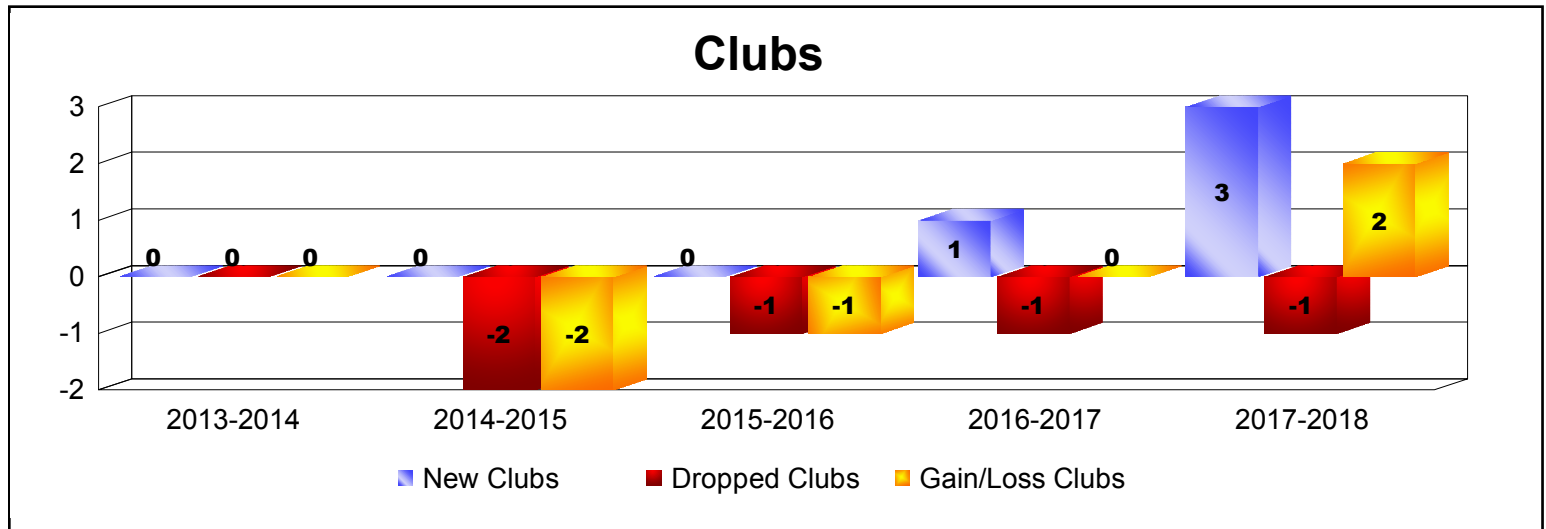

Year	New Clubs	Dropped Clubs	Gain/ Loss Clubs	New Members	Charter Members	Reinstate Members	Transfer Members	Total Member Added	Total Members Dropped	Gain/ Loss Members
2013-2014	0	0	0	62	0	11	13	86	-161	-75
2014-2015	0	-2	-2	96	1	14	25	136	-106	30
2015-2016	0	-1	-1	94	1	2	14	111	-113	-2
2016-2017	1	-1	0	116	35	6	10	167	-148	19
2017-2018	3	-1	2	144	110	6	13	273	-177	96
<b>Average</b>	<b>1</b>	<b>-1</b>	<b>0</b>	<b>102</b>	<b>29</b>	<b>8</b>	<b>15</b>	<b>155</b>	<b>-141</b>	<b>14</b>

Year	New Clubs	Dropped Clubs	Gain/ Loss Clubs	New Members	Charter Members	Reinstate Members	Transfer Members	Total Member Added	Total Members Dropped	Gain/ Loss Members
2013-2014	0	0	0	11	0	1	0	12	-33	-21
2014-2015	0	0	0	27	0	0	1	28	-17	11
2015-2016	0	-1	-1	28	0	0	0	28	-29	-1
2016-2017	0	0	0	27	0	0	4	31	-27	4
2017-2018	0	0	0	39	0	0	0	39	-41	-2
<b>Average</b>	<b>0</b>	<b>0</b>	<b>0</b>	<b>26</b>	<b>0</b>	<b>0</b>	<b>1</b>	<b>28</b>	<b>-29</b>	<b>-2</b>