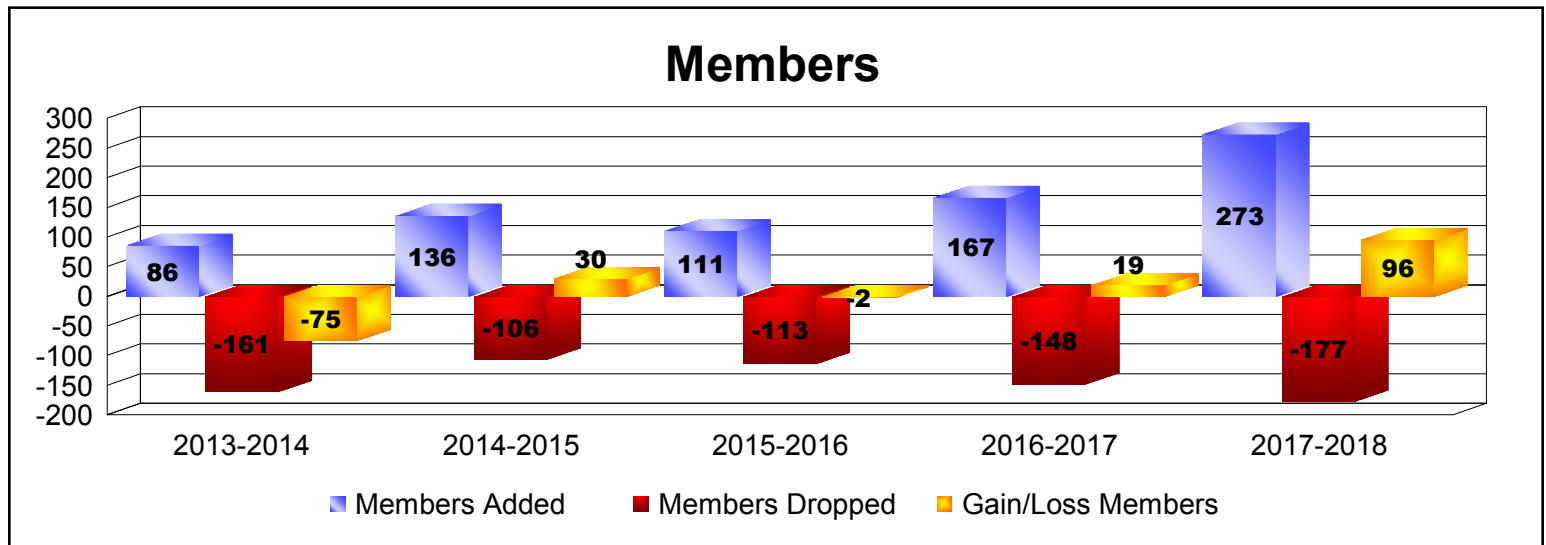

Year	New Clubs	Dropped Clubs	Gain/ Loss Clubs	New Members	Charter Members	Reinstate Members	Transfer Members	Total Member Added	Total Members Dropped	Gain/ Loss Members
2013-2014	0	0	0	62	0	11	13	86	-161	-75
2014-2015	0	-2	-2	96	1	14	25	136	-106	30
2015-2016	0	-1	-1	94	1	2	14	111	-113	-2
2016-2017	1	-1	0	116	35	6	10	167	-148	19
2017-2018	3	-1	2	144	110	6	13	273	-177	96
<b>Average</b>	<b>1</b>	<b>-1</b>	<b>0</b>	<b>102</b>	<b>29</b>	<b>8</b>	<b>15</b>	<b>155</b>	<b>-141</b>	<b>14</b>

Year	New Clubs	Dropped Clubs	Gain/ Loss Clubs	New Members	Charter Members	Reinstate Members	Transfer Members	Total Member Added	Total Members Dropped	Gain/ Loss Members
2013-2014	0	0	0	11	0	1	0	12	-33	-21
2014-2015	0	0	0	27	0	0	1	28	-17	11
2015-2016	0	-1	-1	28	0	0	0	28	-29	-1
2016-2017	0	0	0	27	0	0	4	31	-27	4
2017-2018	0	0	0	39	0	0	0	39	-41	-2
<b>Average</b>	<b>0</b>	<b>0</b>	<b>0</b>	<b>26</b>	<b>0</b>	<b>0</b>	<b>1</b>	<b>28</b>	<b>-29</b>	<b>-2</b>